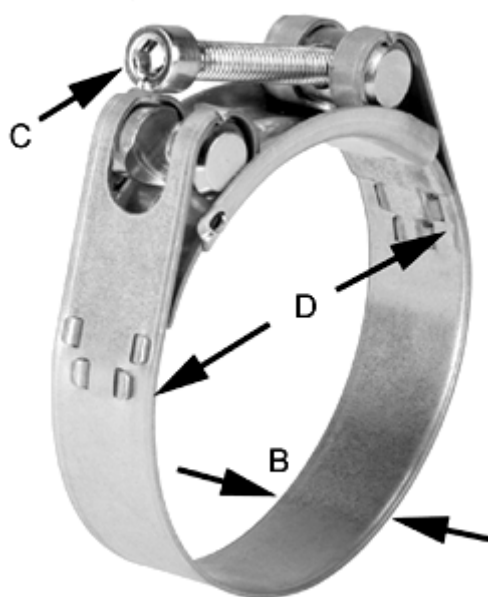

# Data Sheet

Article number: 025927201057

Description: Heavy Duty Clamp GBS M 57/20 W1 ISK QRC

## Measures

---

C (screw type) = ISK
Diameter D = 56-59
Width B = 20